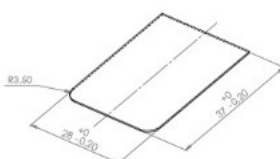

PRODUCT SHEET

Description:

Passion "U-see" Glass Door Hinge F/UV-Gluing, Zamak, CPL

Item number:

15.06.290-0

Units	Box	Carton	HS Code	Barcode
Pcs.	12	240	8302100090	
				5704866450362

Glass thickness uptake 4 - 6.75 mm. glass