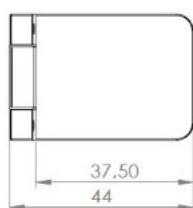

PRODUCT SHEET

Description:

Passion "U-see" Glass Door Hinge F/UV-Gluing, Zamak, CPL

Item number:

15.06.290-0

Units	Box	Carton	HS Code	Barcode
Pcs.	12	240	8302100090	
				5704866450362

Glass thickness uptake 4 - 6.75 mm. glass