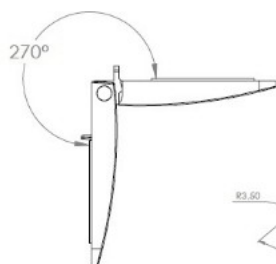

PRODUCT SHEET

Description:

Passion "U-see" Glass Door Hinge F/UV-Gluing, Zamak, CPL

Item number:

15.06.290-0

Units	Box	Carton	HS Code	Barcode
Pcs.	12	240	8302100090	
				5704866450362

Glass thickness uptake 4 - 6.75 mm. glass