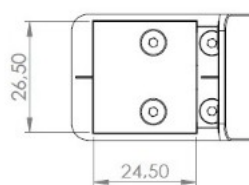

PRODUCT SHEET

Description:

Passion "U-see" Glass Door Hinge F/UV-Gluing, Zamak, CPL

Item number:

15.06.290-0

Units	Box	Carton	HS Code	Barcode
Pcs.	12	240	8302100090	
				5704866450362

Glass thickness uptake 4 - 6.75 mm. glass