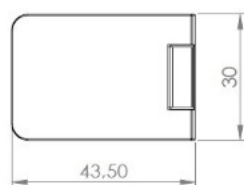

PRODUCT SHEET

Description:

Passion "U-see" Glass Door Hinge F/UV-Gluing, Zamak, CPL

Item number:

15.06.290-0

Units	Box	Carton	HS Code	Barcode
Pcs.	12	240	8302100090	
				5704866450362

Glass thickness uptake 4 - 6.75 mm. glass