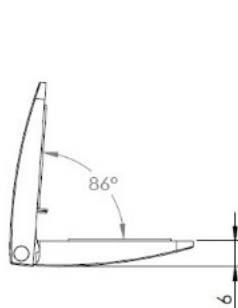

PRODUCT SHEET

Description:

Passion "U-see" Glass Door Hinge F/UV-Gluing, Zamak, CPL

Item number:

15.06.290-0

Units	Box	Carton	HS Code	Barcode
Pcs.	12	240	8302100090	
				5704866450362

Glass thickness uptake 4 - 6.75 mm. glass